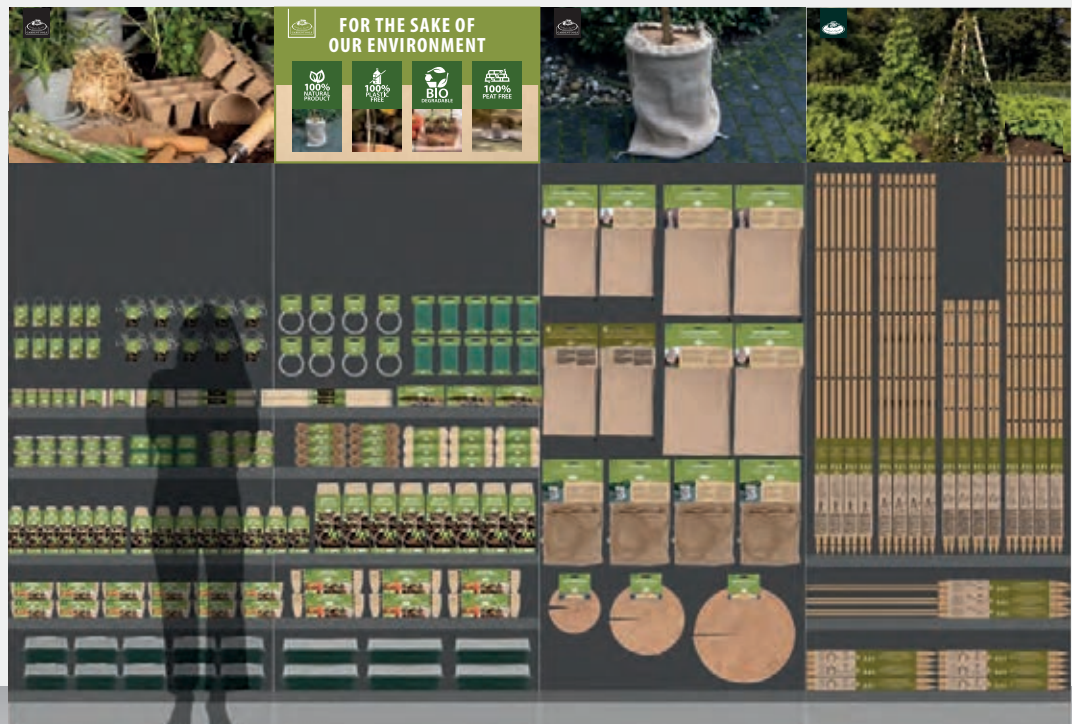

PI435

99,0 x 0,3 x 60,0 cm
38.9 x 0.1 x 23.6 inch

JUTE MULCHING DISC

- Limits watering in summer
- Protects roots all year round
- Avoid weeds

NEW

S

GT333

9,0 x 9,0 x 0,4 cm
3.5 x 3.5 x 0.2 inch