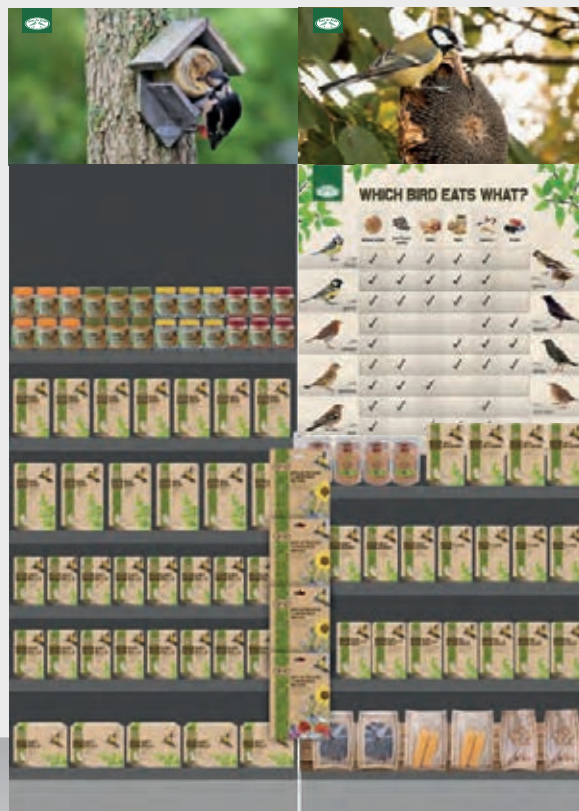

BEST FOR BIRDS

Experience the joy of birds in the garden

The Best for Birds collection consists of an extensive and diverse range of products for birds, including nesting boxes, feeding systems, bird food and drinking dishes. Help attract birds to the garden and experience the joy of whistling birds and more biodiversity.

PI320
99,0 x 0,3 x 60,0 cm
38.9 x 0.1 x 23.6 inch

PI321
99,0 x 0,3 x 60,0 cm
38.9 x 0.1 x 23.6 inch

PI328ENXL
99,0 x 0,3 x 99,0 cm
38.9 x 0.1 x 38.9 inch

HIGH-QUALITY BIRD FOOD

- ➔ Recyclable paper box
- ➔ Window made of PLA which is 100% compostable
- ➔ Packed in box with spout
- ➔ Suet balls without net; better for the birds and better for the environment
- ➔ Stackable