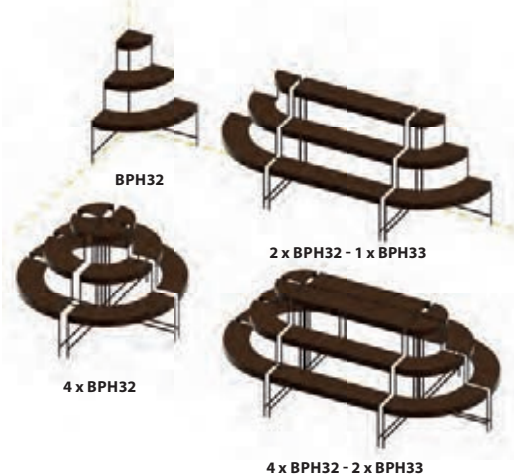

BPH32
49,0 x 49,0 x 66,0 cm
19.3 x 19.3 x 25.9 inch

BPH32

4 x BPH32

2 x BPH32 - 1 x BPH33

4 x BPH32 - 2 x BPH33